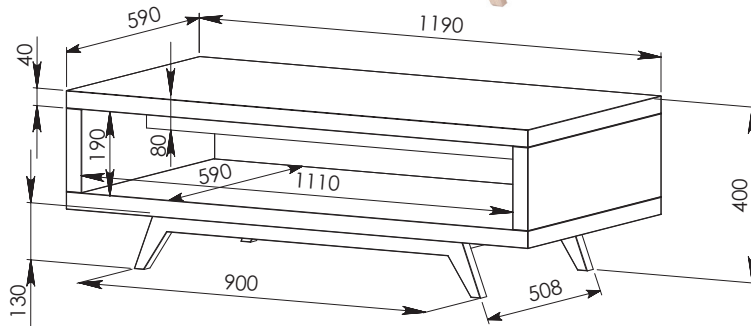

COMO CT1200WHT

1190W x 600D x 400H mm

Open Style Coffee Table

European White Gloss styling.

Solid wood legs and undercarriage

1 Year Warranty