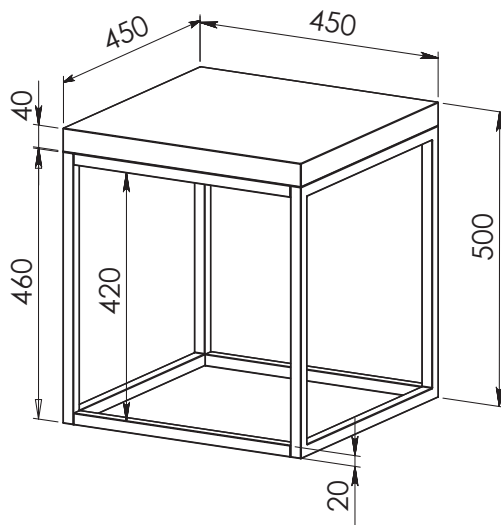

CHRYSLER ET450

450W x 450D x 500H mm

Open Style End Table

Unique Cement Look Finish Top

1 Year Warranty

BC1000

1200DSK

1500DSK

CRED

CT1000

CT1200

ET450

HT1000

1200

1500

1800

LL