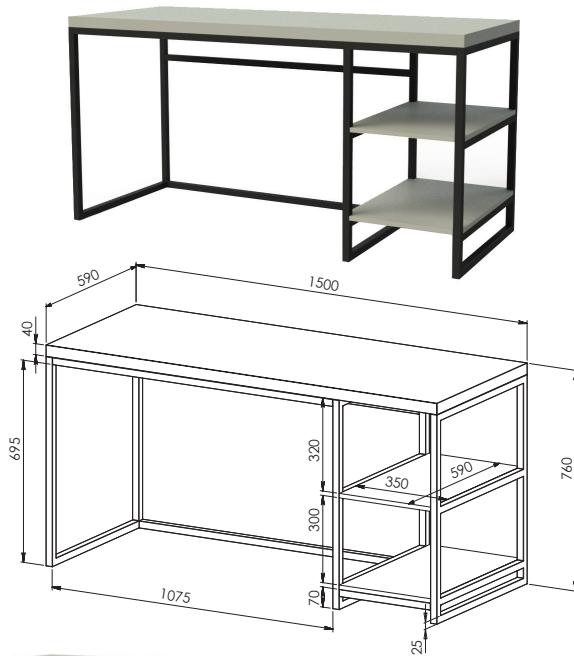

CHRYSLER DSK1500

1500W x 590D x 760H mm

Open Style Design Office Desk

Multi-purpose shelving built in

Unique Cement Look Finish Top

1 Year Warranty