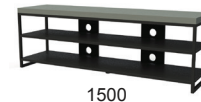

CHRYSLER 1500 DESK

Ready to be Assembled

Max Weight Top 50Kgs

ITEM CODE:

CHRYSLER DSK1500

1500W x 590D x 760H mm

Open Style Design Office Desk

Multi-purpose shelving built in

Unique Cement Look Finish Top

1 Year Warranty

BC1000

1200DSK

1500DSK

CRED

CT1000

CT1200

ET450

HT1000

1200

1500

1800

LL