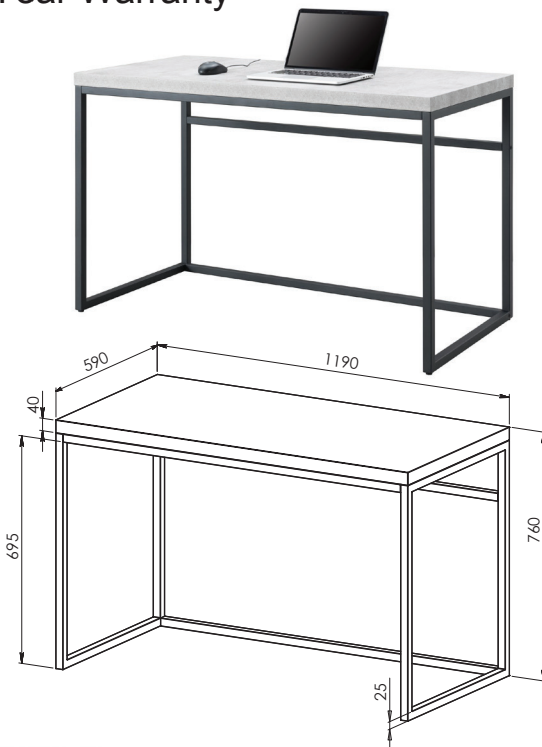

CHRYSLER DSK1200

1190W x 590D x 760H mm

Open Style Design

Unique Cement Look Finish Top

1 Year Warranty

BC1000

1200DSK

1500DSK

CRED

CT1000

CT1200

ET450

HT1000

1200

1500

1800

LL