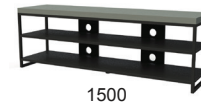

CHRYSLER DSK1200

Ready to be Assembled

Max Weight Top 50Kgs

ITEM CODE:

CHRYSLER DSK1200

1190W x 590D x 760H mm

Open Style Design

Unique Cement Look Finish Top

HT1000

1200

1500

1800

LL