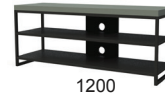

CHRYSLER COFFEE TABLE

Ready to be
Assembled

Max Weight
Top 35Kgs

ITEM CODE:

CHRYSLER CT1200

1190W x 590D x 400H mm

Open Style Coffee Table

Unique Cement Look Finish Top

HT1000

1200

1500

1800

LL