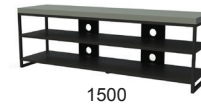

CHRYSLER COFFEE TABLE

Ready to be
Assembled

Max Weight
Top 35Kgs

ITEM CODE:

CHRYSLER CT1200

1190W x 590D x 400H mm

Open Style Coffee Table

Unique Cement Look Finish Top

HT1000

1200

1500

1800

LL