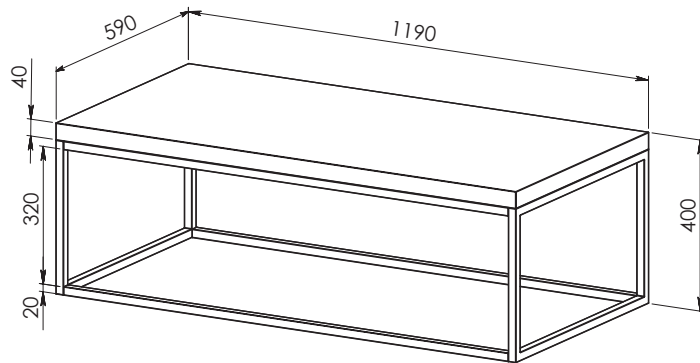

CHRYSLER CT1200

1190W x 590D x 400H mm

Open Style Coffee Table

Unique Cement Look Finish Top

1 Year Warranty

BC1000

1200DSK

1500DSK

CRED

CT1000

CT1200

ET450

HT1000

1200

1500

1800

LL