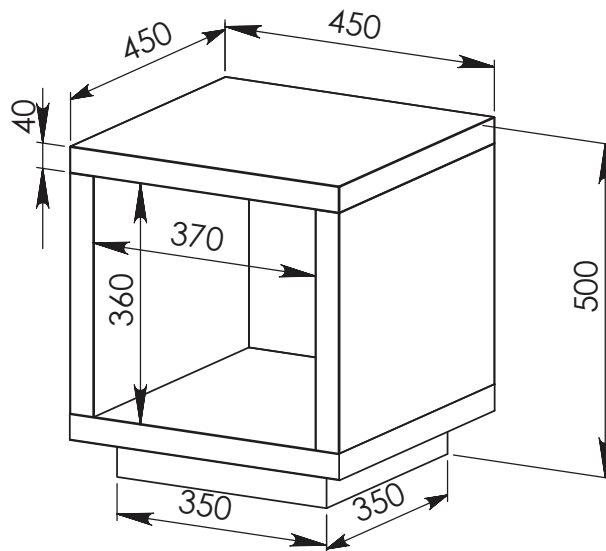

BRUNSWICK ET450WHT

450W x 450D x 500H mm

Open Style End Table

Satin finish on a stylish plinth

Tempered Glass top

1 Year Warranty