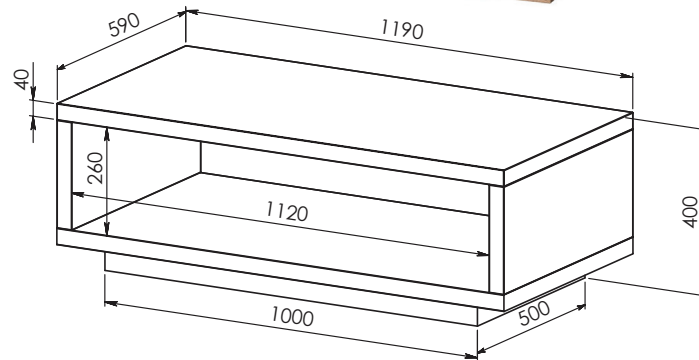

# BRUNSWICK COFFEE TABLE

Ready to be Assembled

Max Weight  
Top 50Kgs / Shelf 25Kgs

ITEM CODE:

## BRUNSWICK CT1200OAK

1190W x 590D x 400H mm

Open Style Coffee Table

Oak Wood finish with stylish plinth.

1 Year Warranty

ET450

CT1200

1200