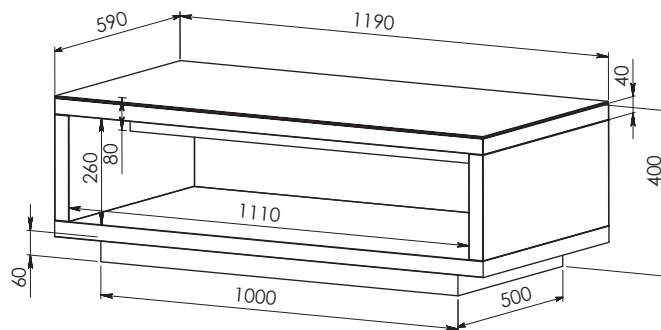

BRUNSWICK CT1200BLK

1190W x 590D x 400H mm

Open Style Coffee Table

Satin finish on a stylish plinth

Glass Top

1 Year Warranty